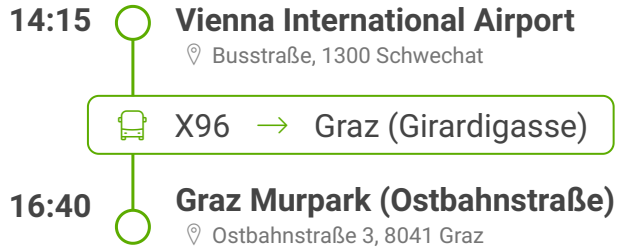

## Your departure station

**Vienna International Airport**, Busstraße, 1300 Schwechat  
Bus platform 2 to 6

Monday, 13 Jun 2022

Please present your valid ID with photo and boarding pass to the driver

For COVID information visit <https://global.flixbus.com/network-safety-updates>