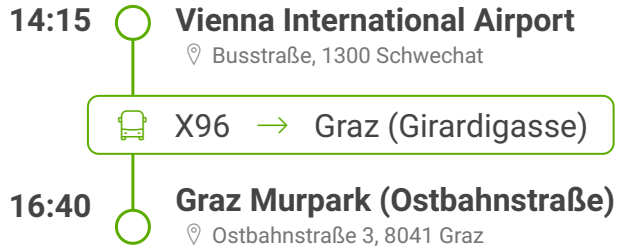

Monday, 13 Jun 2022

Please present your valid ID with photo and boarding pass to the driver

For COVID information visit <https://global.flixbus.com/network-safety-updates>

**Adults**  
**Elisabeth Pölzleitner**  
**Andrea Wagner**  
**Laura Bergmann**  
**Vera Rappl**