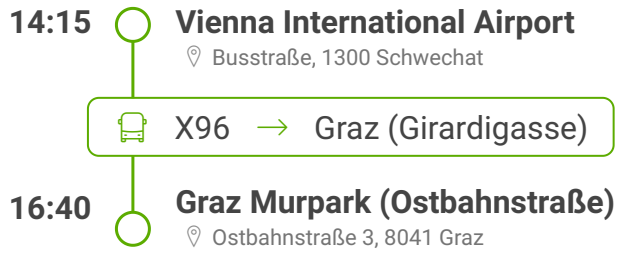

## Your departure station

**Vienna International Airport**, Busstraße, 1300 Schwechat  
Bus platform 2 to 6

Monday, 13 Jun 2022

Please present your valid ID with photo and boarding pass to the driver

For COVID information visit <https://global.flixbus.com/network-safety-updates>