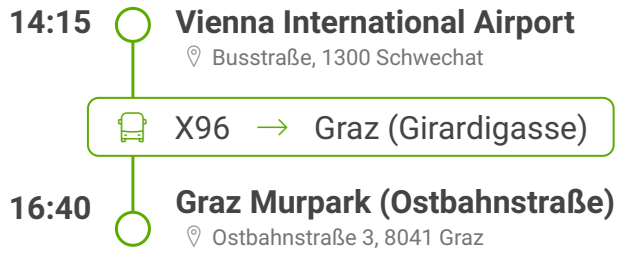

### Your departure station

**Vienna International Airport**, Busstraße, 1300 Schwechat  
Bus platform 2 to 6

Monday, 13 Jun 2022

Please present your valid ID with photo and boarding pass to the driver

For COVID information visit <https://global.flixbus.com/network-safety-updates>